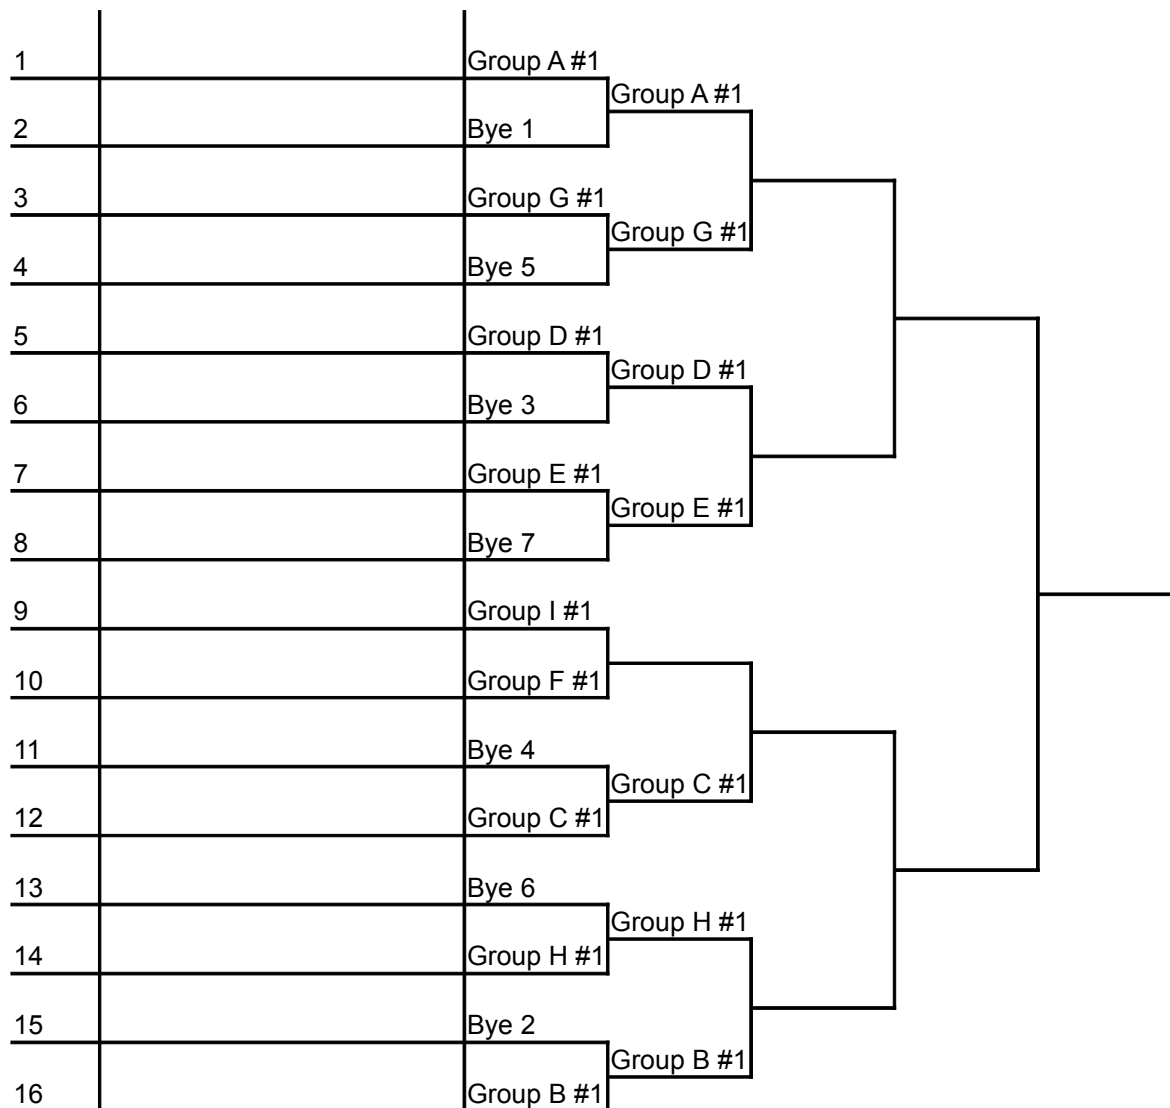

2	Sy	Benjamin Gilbert			
3	Sx	Nick West			

BS U13 - Group I

	Club		1	2	3
1	Bu	Jamie May			
2	Sx	Samuel Avery			
3	Dv	Tom Cooper			

BS U13